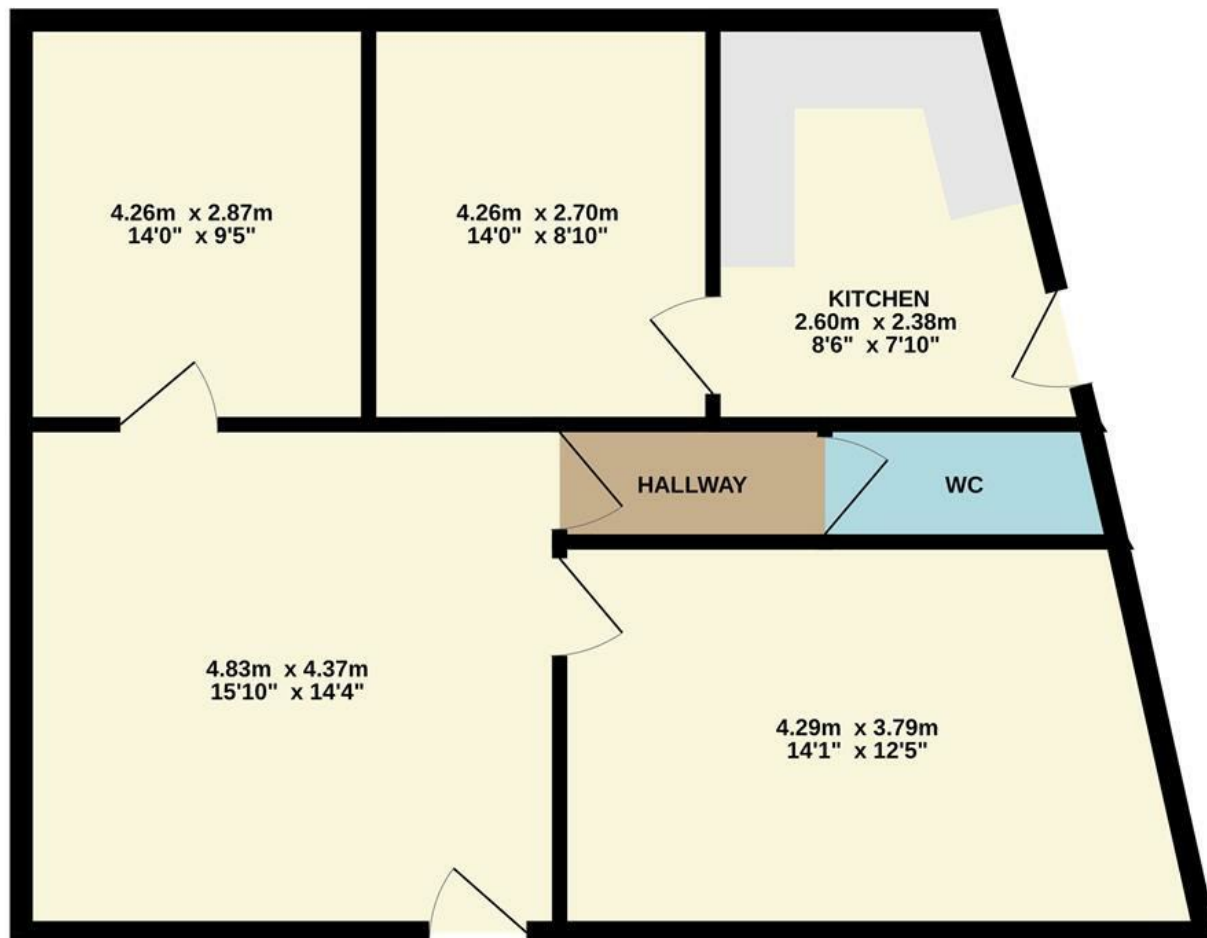

GROUND FLOOR

Energy Efficiency Rating		Current	Potential
Very energy efficient - lower running costs			
(92 plus) A			
(81-91) B			
(69-80) C			
(55-68) D			
(39-54) E			
(21-38) F			
(1-20) G			
Not energy efficient - higher running costs			
England & Wales		EU Directive 2002/91/EC	

Disclaimer – In accordance with the Property Misdescriptions Act, the company gives notice that all descriptions, references to condition, necessary permissions for use and other details are given in good faith and believed to be correct, but any intending lessees do not rely on them as statements of fact, but must satisfy themselves by inspection or other means, as to their accuracy.